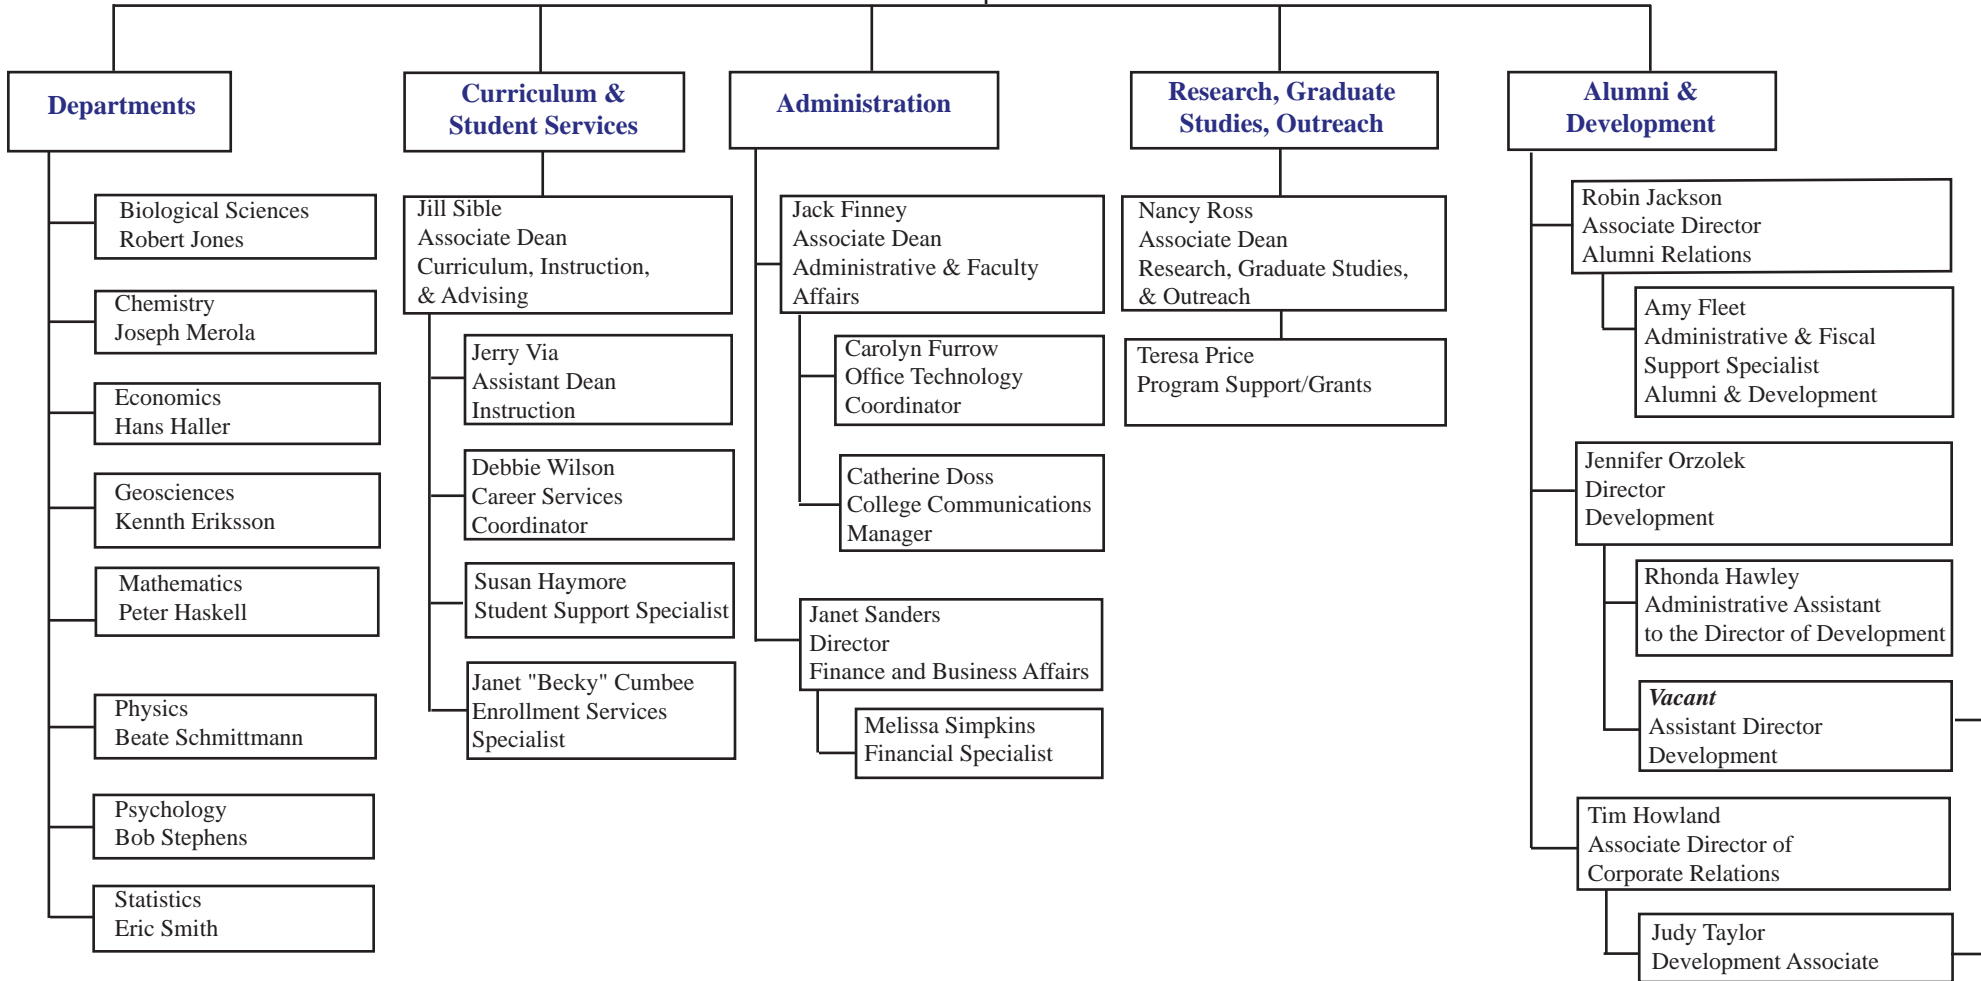

Virginia Tech: College of Science

Lay Nam Chang
Dean

Diane Stearns
Assistant to the Dean

Mikhelle Taylor
Receptionist/Executive Secretary

Departments

Biological Sciences
Robert Jones

Chemistry
Joseph Merola

Jerry Via
Assistant Dean
Instruction

Debbie Wilson
Career Services
Coordinator

Susan Haymore
Student Support Specialist

Janet "Becky" Cumbee
Enrollment Services
Specialist

Administration

Jack Finney
Associate Dean
Administrative & Faculty
Affairs